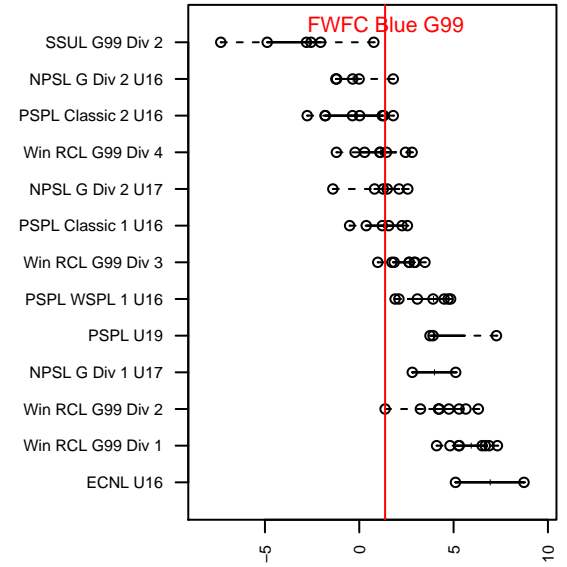

**attack and defense rating
relative to others at age
and all opponents in last 13 months**