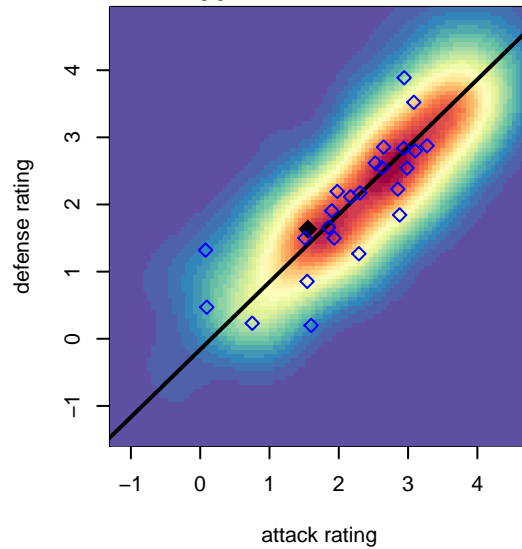

**attack and defense rating
relative to others at age
and all opponents in last 13 months**