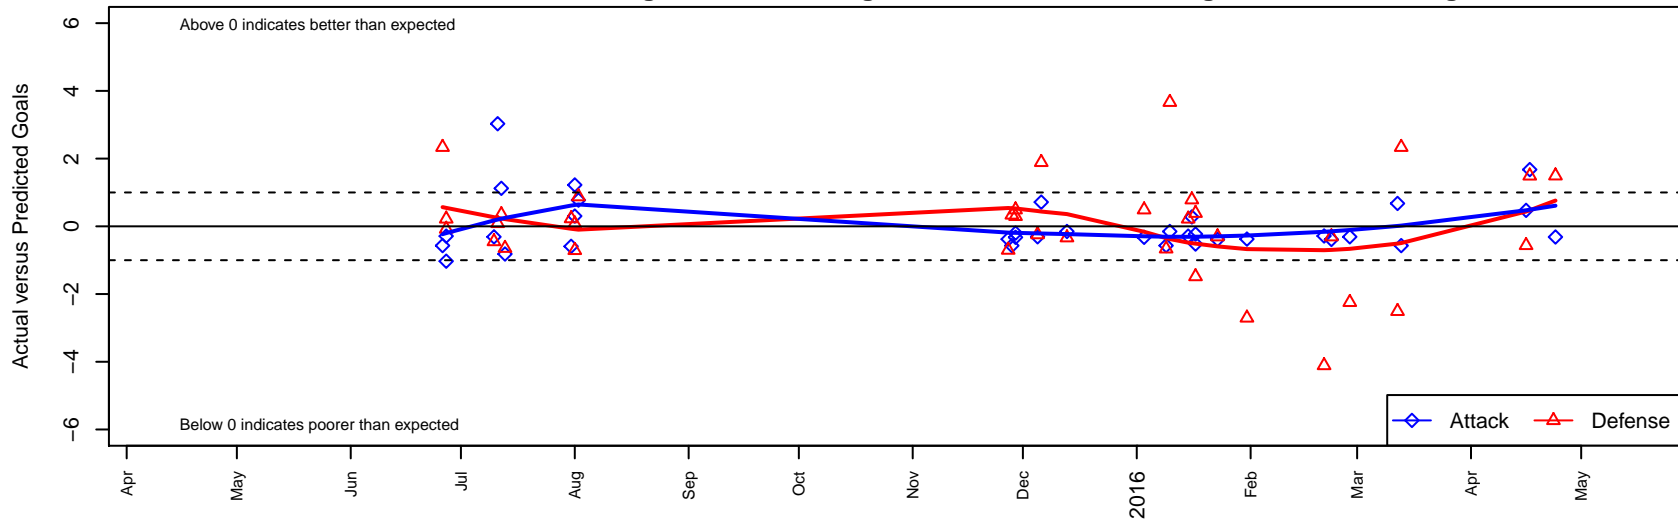

FWFC Blue G99

Federal Way FC
 Federal Way, WA
 G99 total strength=1260
 attack=4.73 defense=5.12
 fall league = Win RCL G99 Div 2

alt names used:
 FEDERAL WAY FC FWFC G99 BLUE (WA)
 FWFC G99 Blue
 FWFC G99 Blue
 FWFC G99 Blue (A)
 FWFC G99 Blue (A)
 FWFC 99 Blue
 FWFC G99 Blue (A)

FWFC Blue G99
 Dots are actual minus expected GF (blue circles) and GA (red triangles).
 Blue line is smoothed change in attack strength. Red is smoothed change in defense strength.

**attack and defense variance (black dot)
relative to other teams
and top 10 in region**