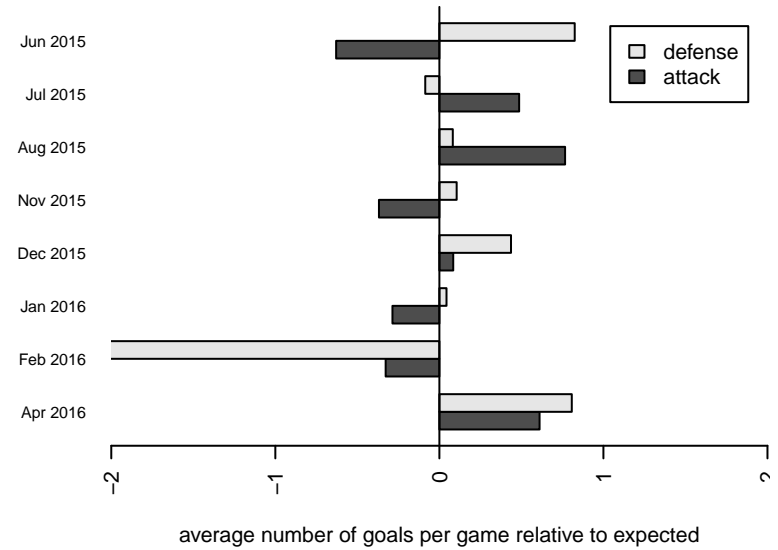

Performance relative to 13 month average