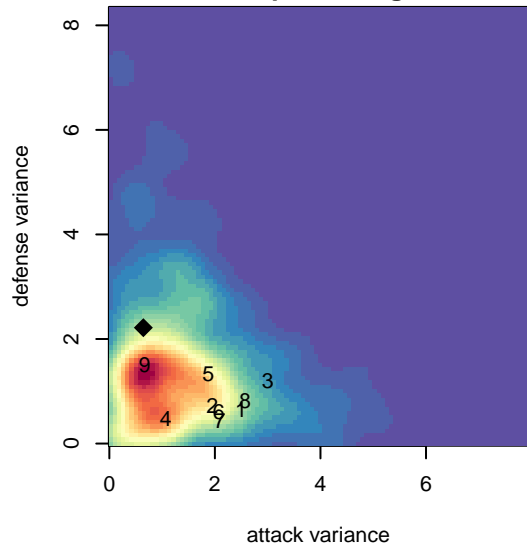

FWFC Blue G99

Federal Way FC
 Federal Way, WA
 G99 total strength=1260
 attack=4.73 defense=5.12
 fall league = Win RCL G99 Div 2

alt names used:
 FEDERAL WAY FC FWFC G99 BLUE (WA)
 FWFC G99 Blue
 FWFC G99 Blue
 FWFC G99 Blue (A)
 FWFC G99 Blue (A)
 FWFC 99 Blue
 FWFC G99 Blue (A)

FWFC Blue G99
 Dots are actual minus expected GF (blue circles) and GA (red triangles).
 Blue line is smoothed change in attack strength. Red is smoothed change in defense strength.

**attack and defense variance (black dot)
relative to other teams
and top 10 in region**