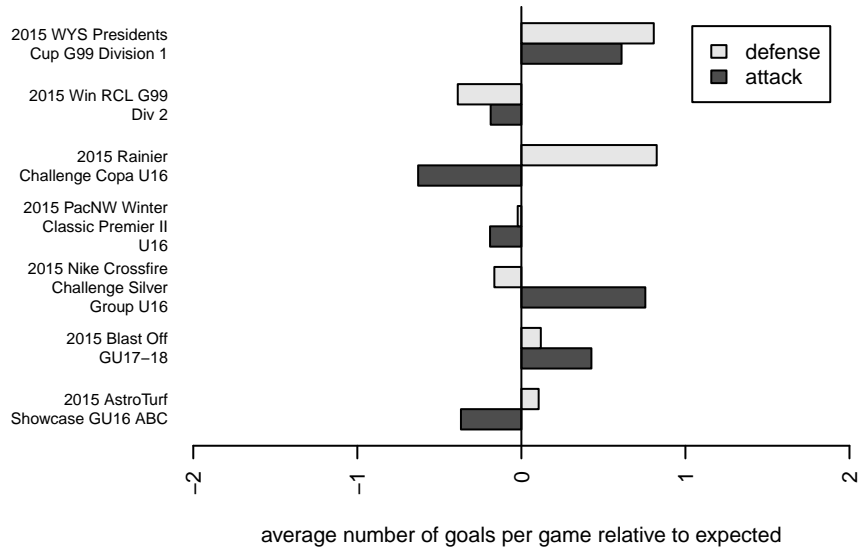

Performance relative to 13 month average